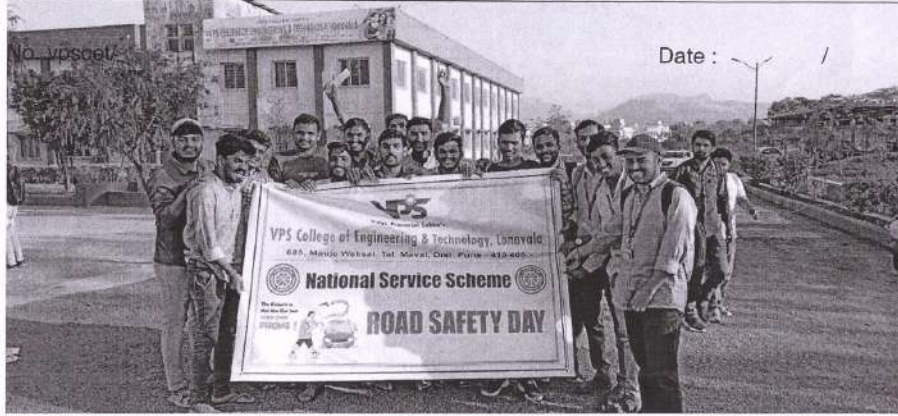

Vidya Prasarini Sabha's College of Engineering and Technology, Lonavala

Affiliated to Savitribai Phule Pune University, Pune
AICTE Permanent Id : 1-1510254684, DTE Code : 6815
Gat No. 685, Waksai, Tal. Maval, Lonavla, Dist. Pune. 410405

Ref. No. vpscet/

Date : / / 20

Official web site : www.vps-cet.com Email : vpscet@gmail.com * Mobile No 8830513028